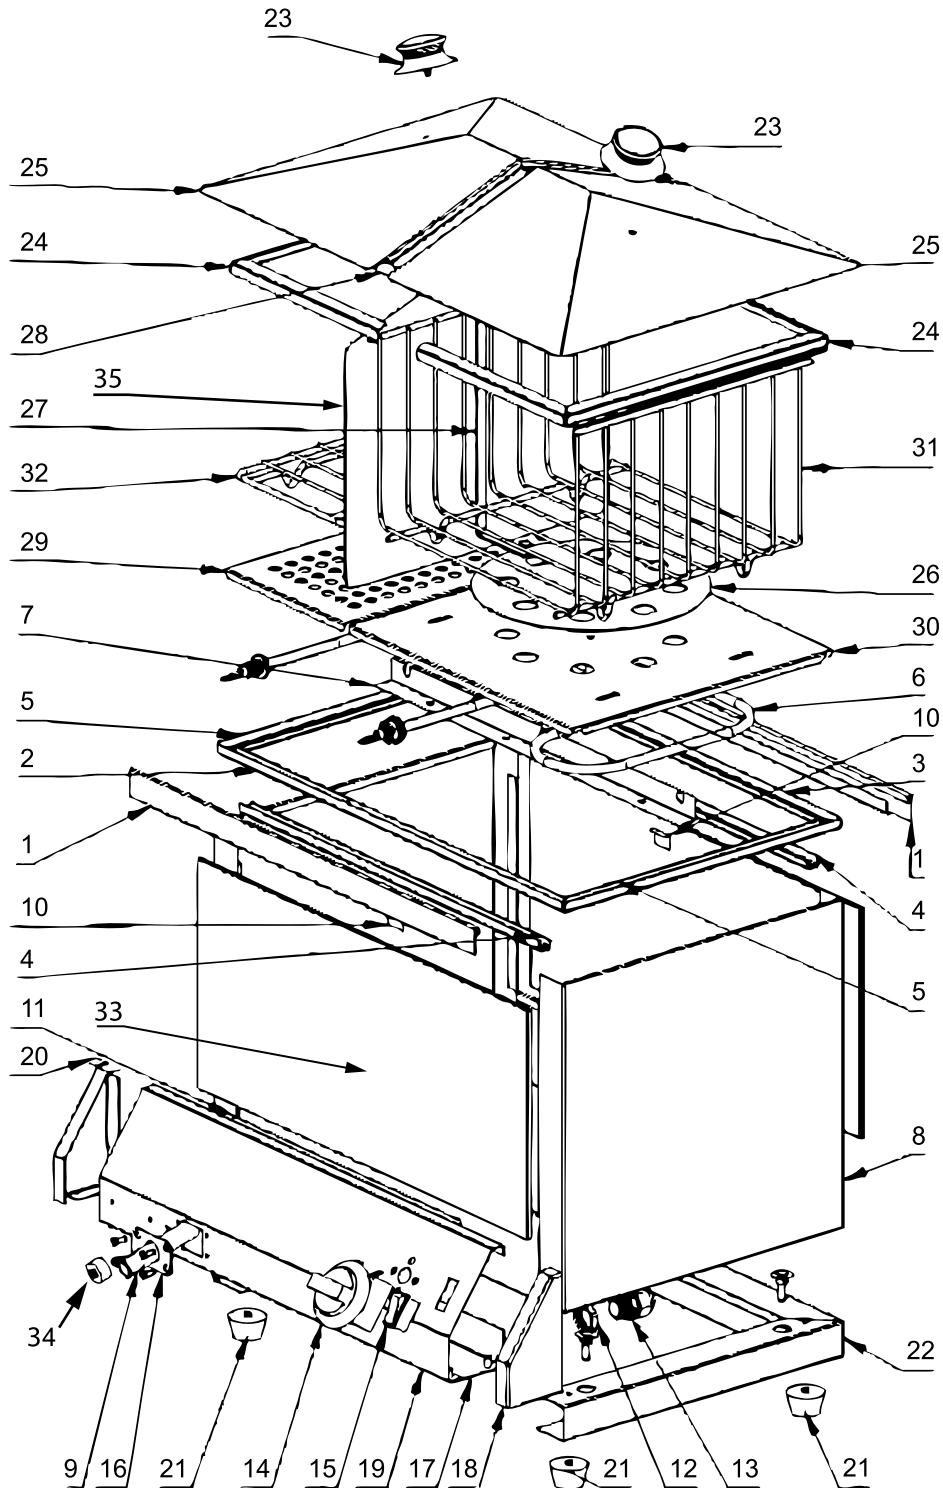

Parts Breakdown

Model FW-CN-1200 40305

Parts Breakdown

Model FW-CN-1200 40305

Item No.	Description	Position	Item No.	Description	Position	Item No.	Description	Position
71693	Front and Back Edge for 40305	1	71705	Temperature Limiter for 40305	13	71717	Lid for 40305	25
71694	Front Edge Slot for 40305	2	71706	Thermostat Knob for 40305	14	71718	Steam Adjust Plate for 40305	26
71695	Back Edge Slot for 40305	3	71707	Thermostat for 40305	15	71719	Steam Adjust Plate Handle for 40305	27
71696	Under Edge Slot for 40305	4	71708	Drainage Pipe Holder for 40305	16	71720	Lid Support for 40305	28
71697	Side Edge Slot for 40305	5	71709	Bottom Board for 40305	17	71721	Small Layer Plate for 40305	29
71698	Heater for 40305	6	71710	Control Box Right Side Board for 40305	18	71722	Big Layer Plate for 40305	30
71699	Heater Support for 40305	7	71711	Control Box for 40305	19	71723	Bread Basket for 40305	31
71700	Frame for 40305	8	71712	Control Box Left Side Board for 40305	20	71724	Hot Dog Support Frame for 40305	32
71701	Drainage Pipe for 40305	9	71713	Rubber Foot for 40305	21	45035	Glass for 40305	33
71702	Glass Holder for 40305	10	71714	Base for 40305	22	63997	Drain Plug for 40305	34
71703	Control Box Holder for 40305	11	71715	Lid Handle for 40305	23	66287	Split Plate for 40305	35
71704	Nut for 40305	12	71716	Upper Frame for 40305	24			